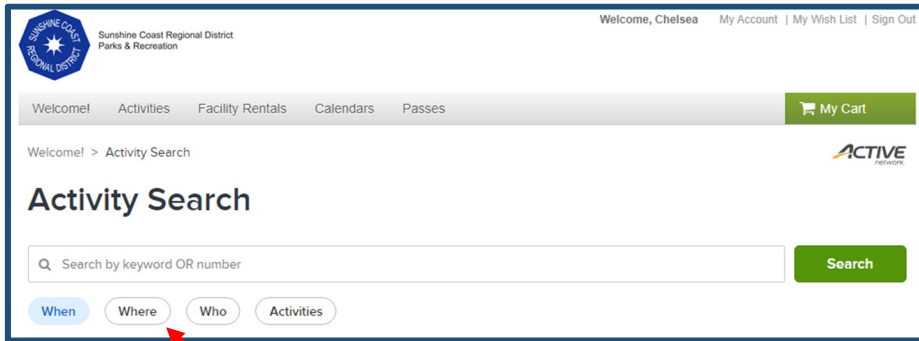

Date Range

04/24/2021 to 04/26/2021

Time Range

Please select to Please select

Days of the Week

Sun Mon Tue Wed Thu Fri Sat

Status

Future In progress now

In progress / Future Since Jan,2021

Since Oct,2020

[Cancel](#) [Apply](#)

...continue to next page.

Using filters to search for Activities

WHERE Filter: Select a facility. Don't see the facility you want? Click on "View more" for more options.